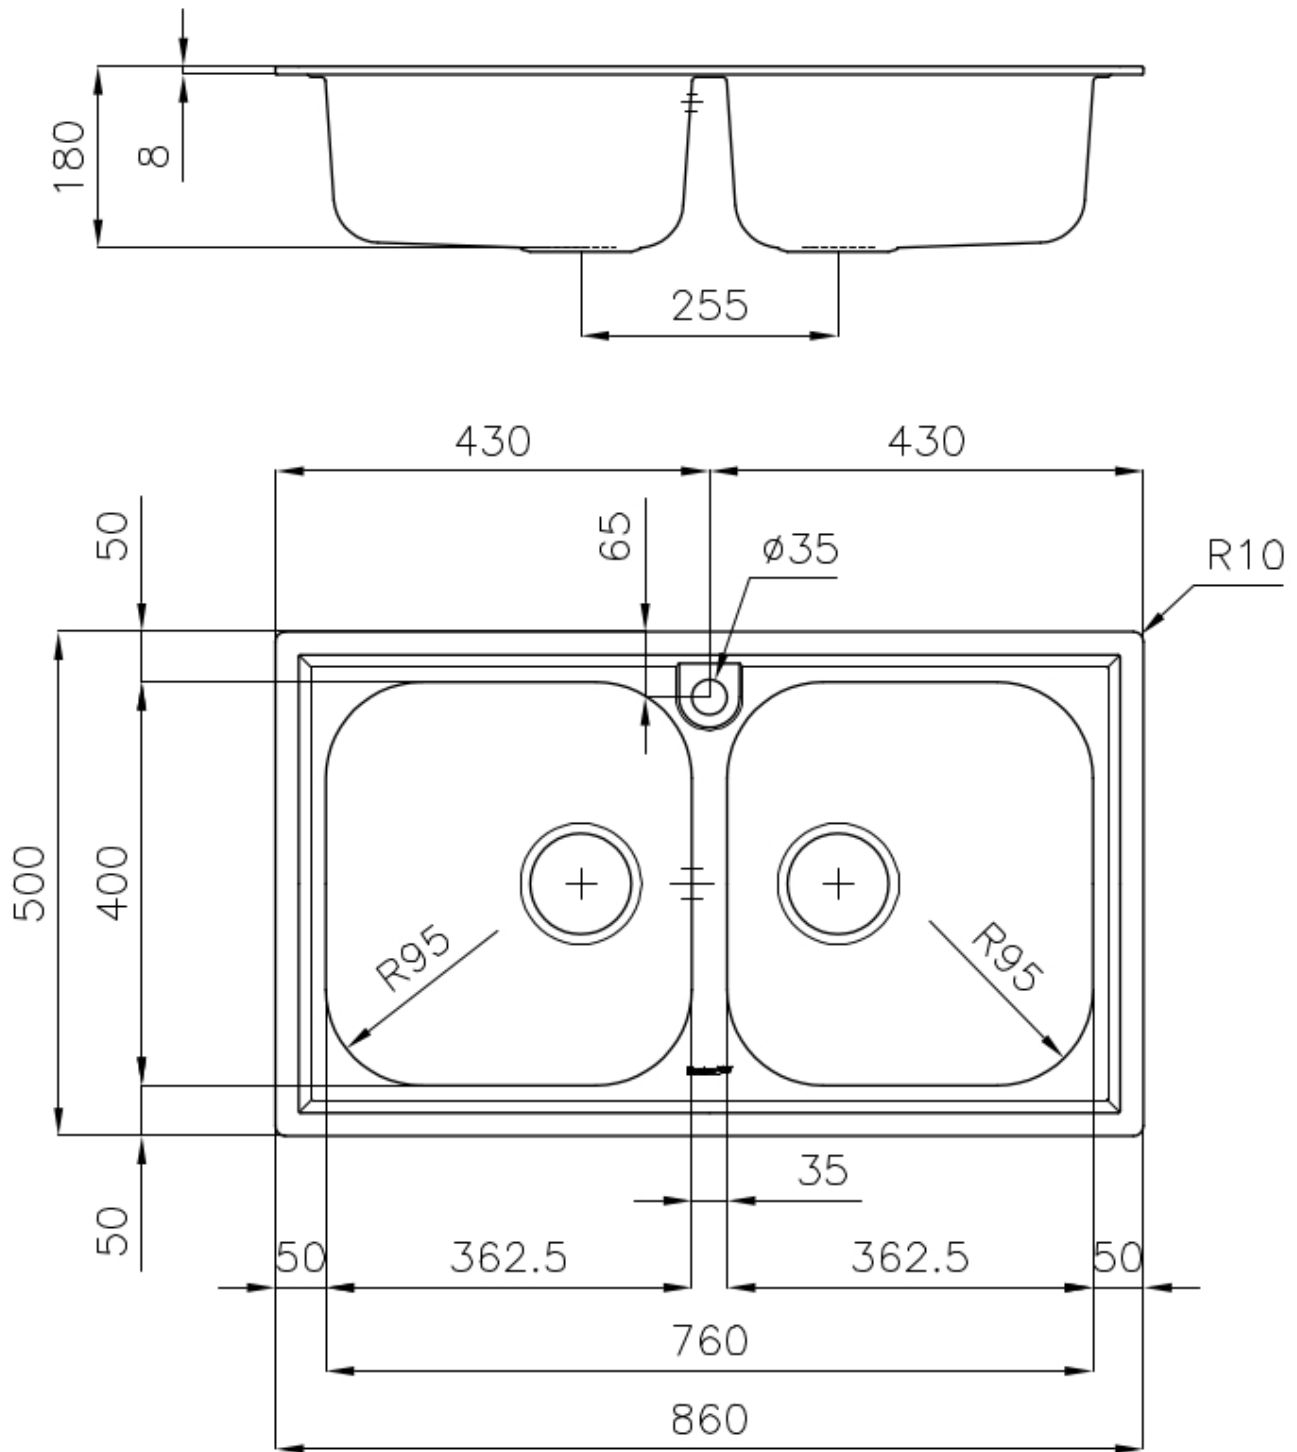

TECHNICAL DATA